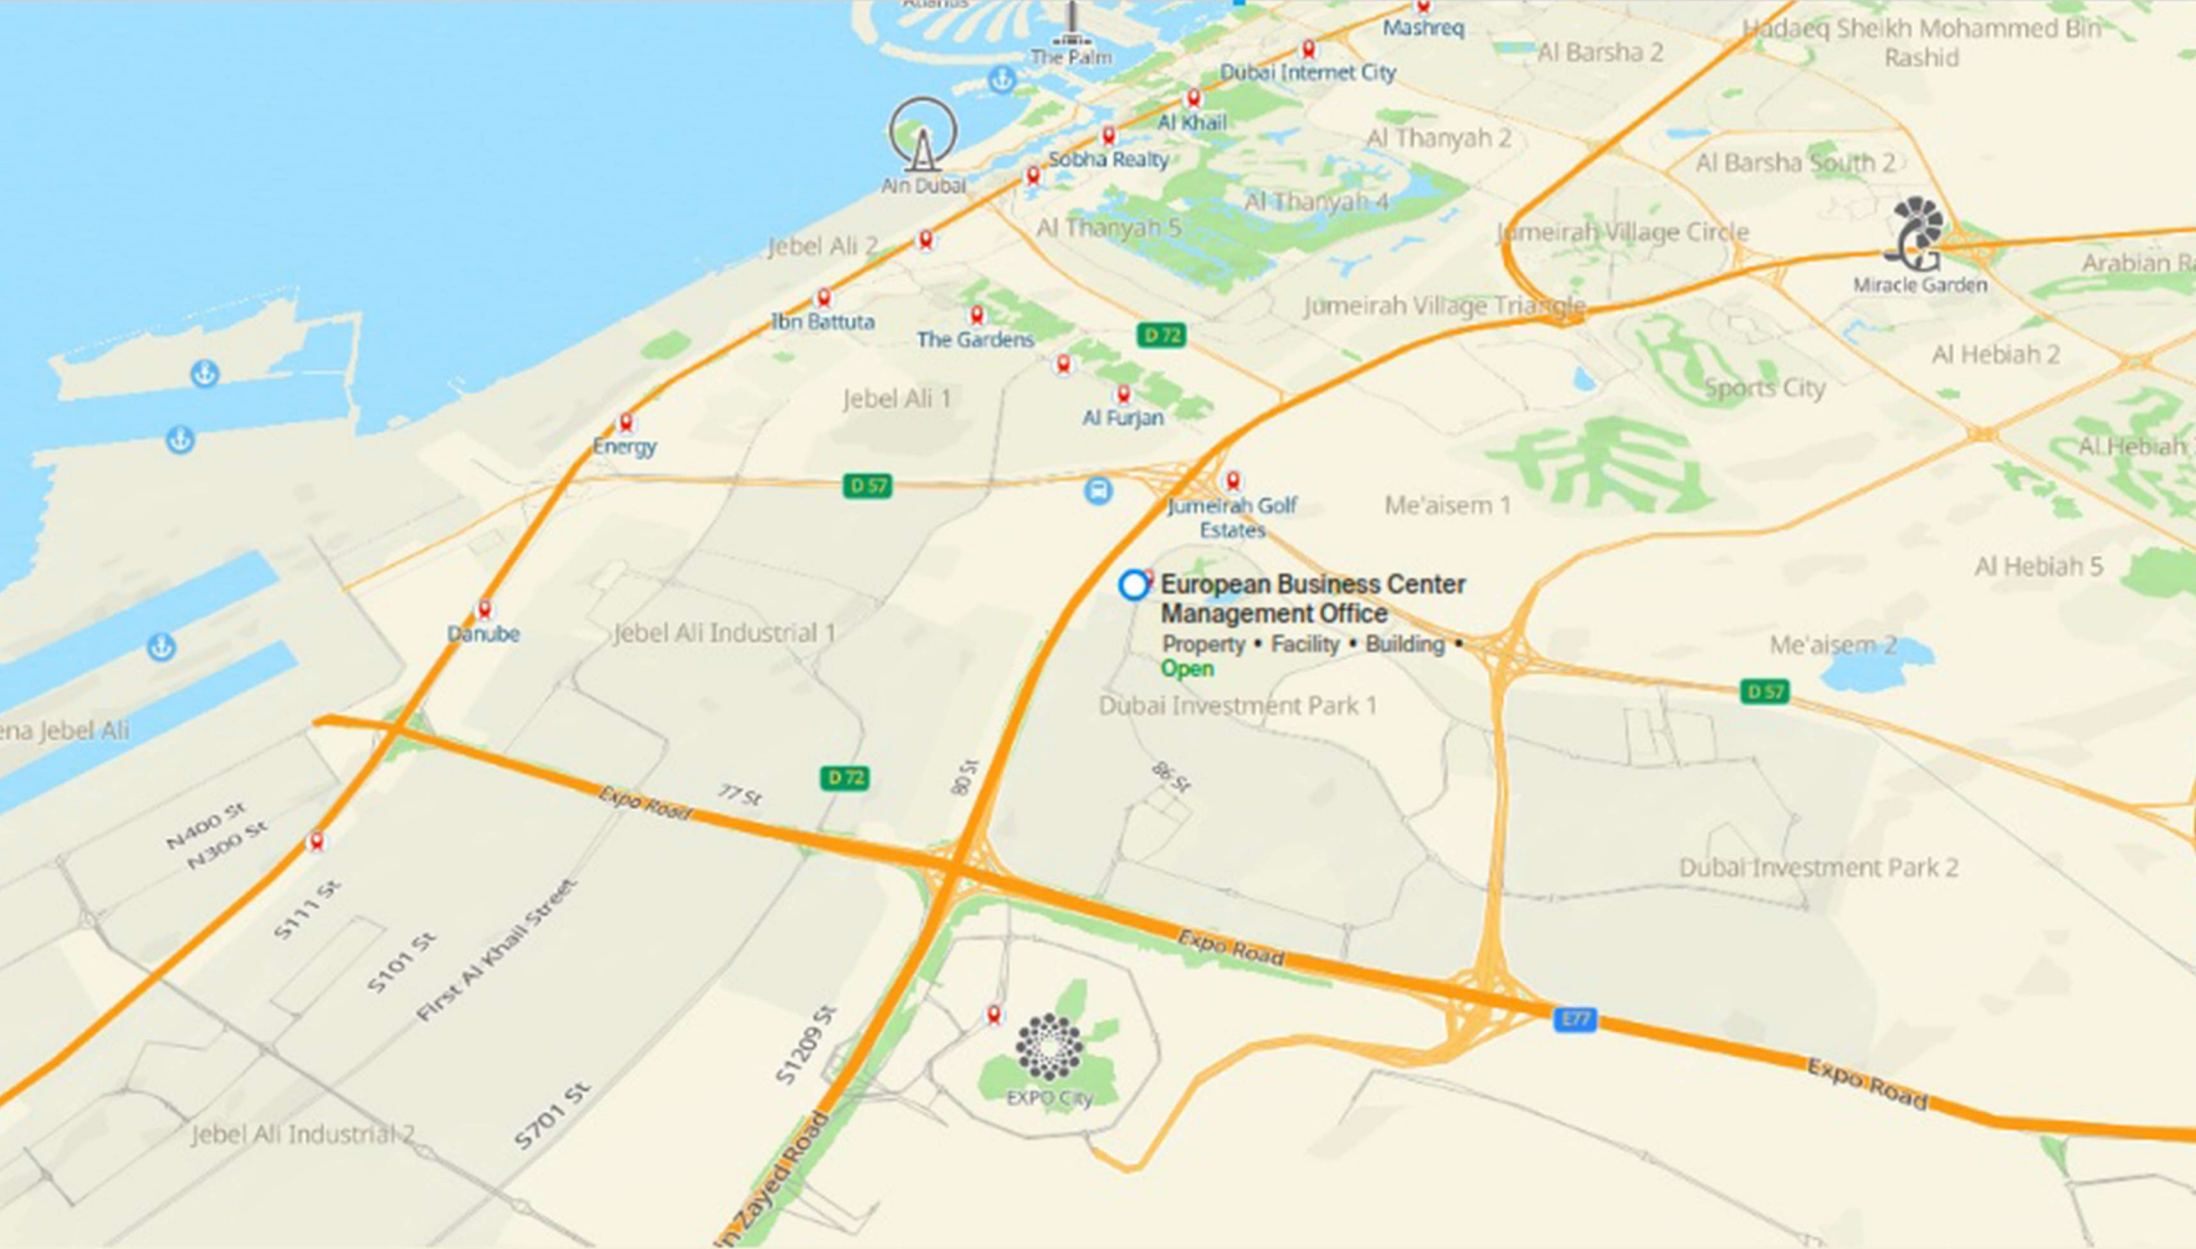

OFFICE LOCATION:

BRIGHT STAR CONSTRUCTION MATERIALS LLC
OFFICE # 282, 2ND FLOOR, EUROPEAN BUSINESS CENTER,
DUBAI INVESTMENT PARK 1, DUBAI , U.A.E.