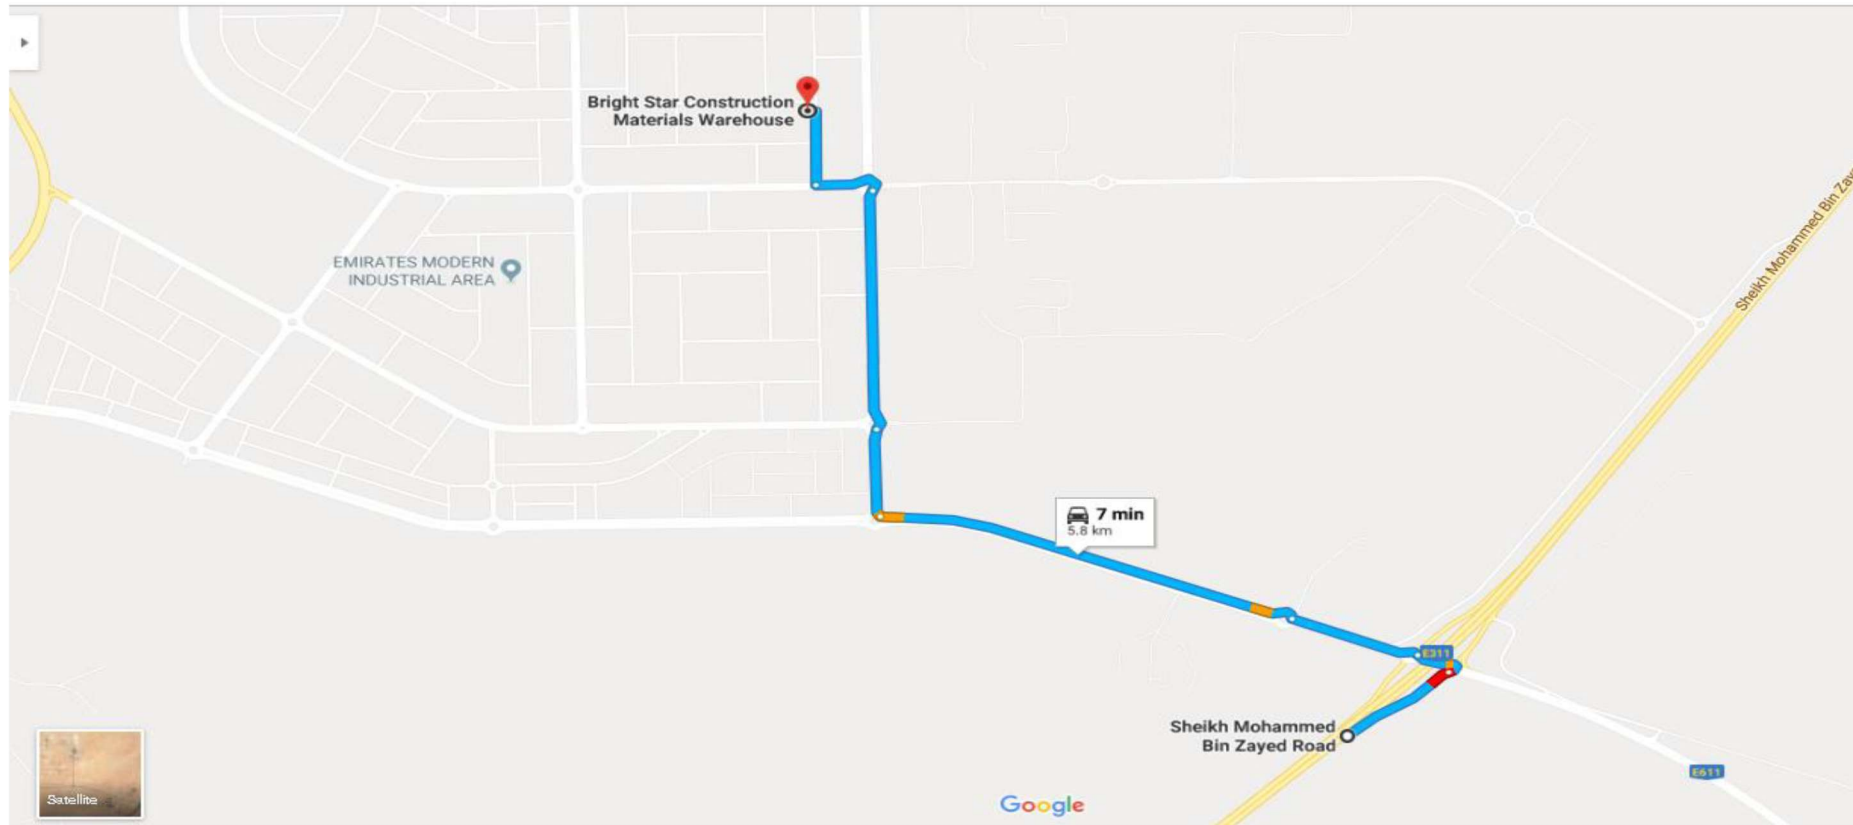

LOCATION OF BRIGHTSTAR WAREHOUSE

Umm Al Quwain

Follow Sheikh Mohammed Bin Zayed Rd/E311 to Emirates Rd/E611 in Umm Al Quwain.

Take exit 103 from Sheikh Mohammed Bin Zayed Rd/E311

At the roundabout, take the 3rd exit onto Emirates Rd/E611 heading to Dubai/Abu Dhabi/E311

At the 3rd roundabout, take the first exit, At the 2nd roundabout, take the 3rd exit

Turn right Destination will be on the left

25.554513, 55.696061 (In Google Map type: Bright Star Construction Materials Warehouse - Umm Al Quawain or copy the below link)

<https://www.google.com/maps/place/25%C2%B033'16.3%22N+55%C2%B041'45.8%22E/@25.5545278,55.6938669,17z/data=!3m1!4b1!4m5!3m4!1s0x0:0x0!8m2!3d25.554513!4d55.696061>

OFFICE LOCATION:

BRIGHT STAR CONSTRUCTION MATERIALS LLC
OFFICE # 282, 2ND FLOOR, EUROPEAN BUSINESS CENTER,
DUBAI INVESTMENT PARK 1, DUBAI , U.A.E.