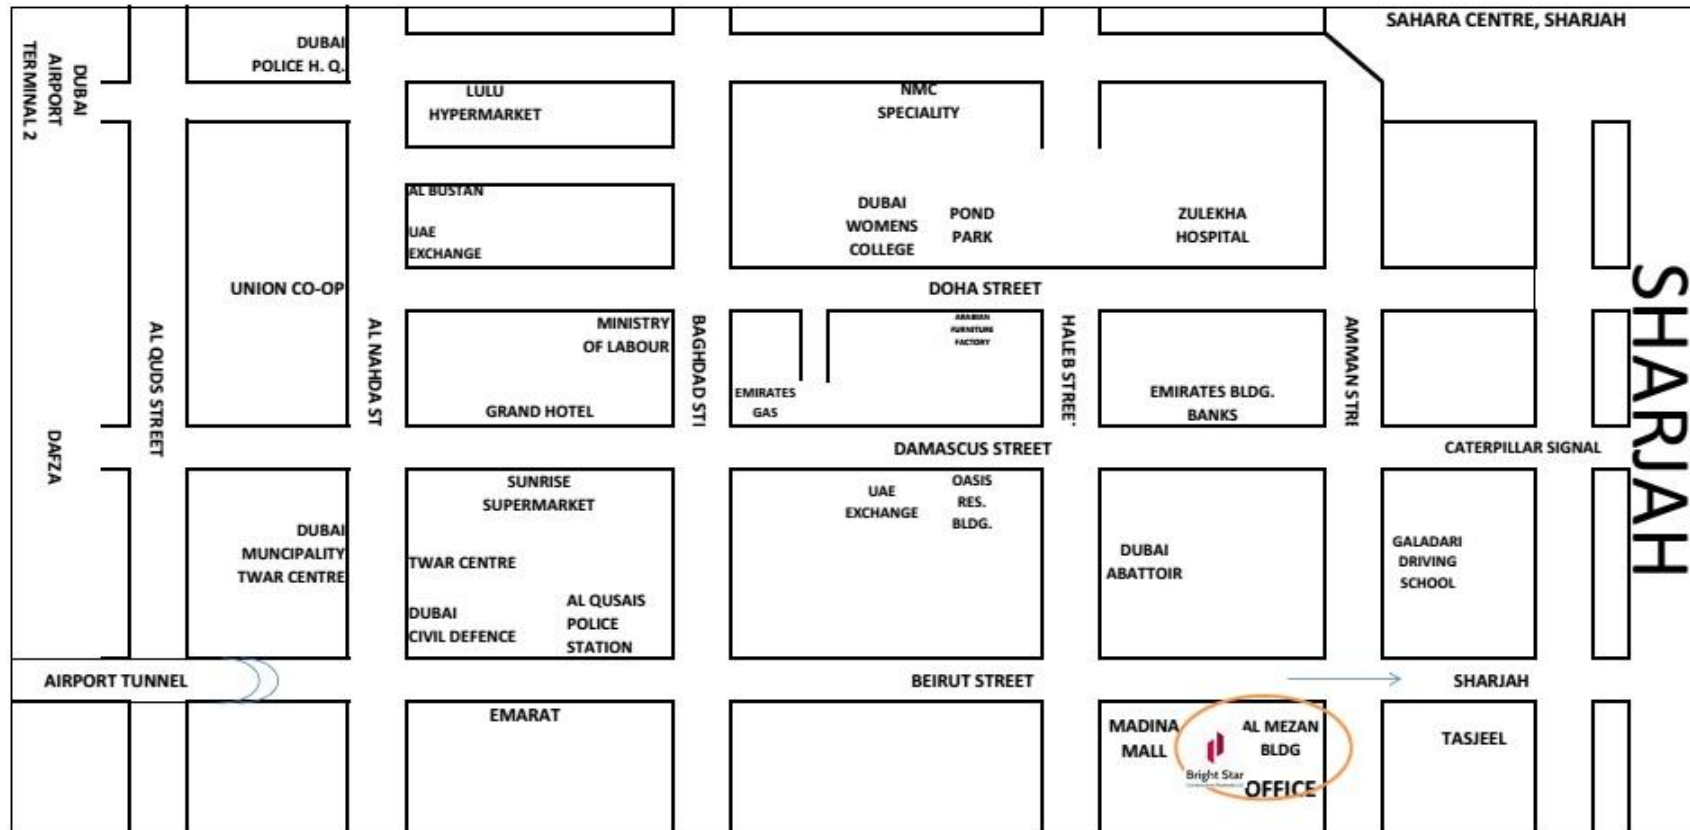

LOCATION OF BRIGHTSTAR OFFICE

BRIGHT STAR CONSTRUCTION MATERIALS LLC LOCATION MAP OF OFFICE

Office Location, Dubai, UAE Al Mezan Building, 7th Floor, # 702, Beirut Street, Muhaisnah 4 After Madina Mall towards Sharjah, Same building of Commercial Bank of Dubai.