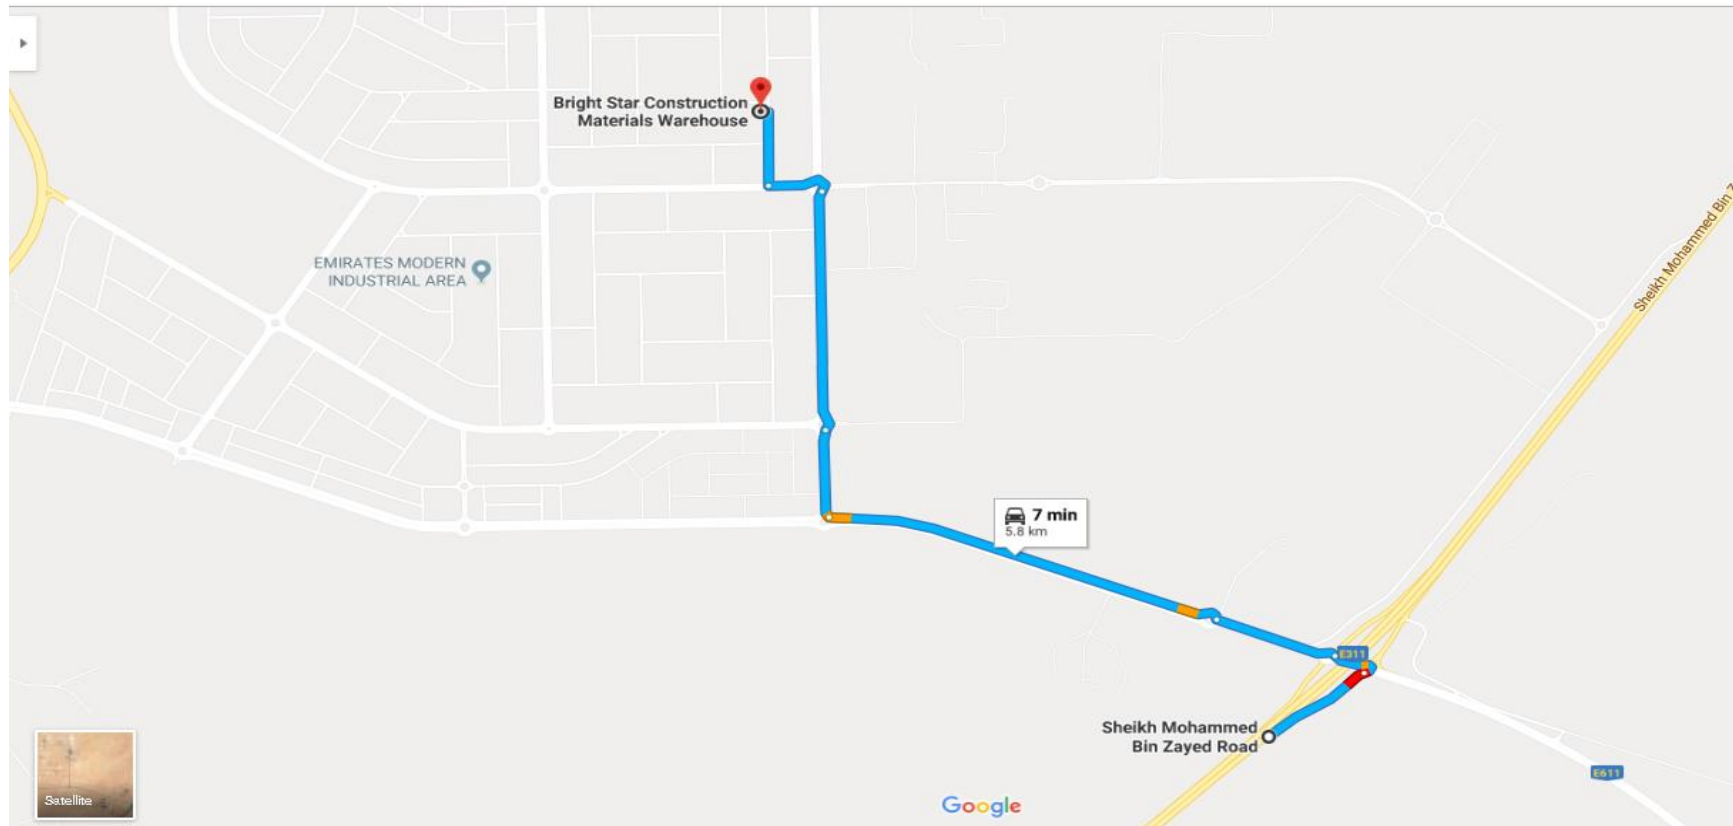

## LOCATION OF BRIGHTSTAR WAREHOUSE

### Umm Al Quwain

Follow Sheikh Mohammed Bin Zayed Rd/E311 to Emirates Rd/E611 in Umm Al Quwain.

Take exit 103 from Sheikh Mohammed Bin Zayed Rd/E311

At the roundabout, take the 3rd exit onto Emirates Rd/E611 heading to Dubai/Abu Dhabi/E311

At the 3<sup>rd</sup> roundabout, take the first exit, At the 2<sup>nd</sup> roundabout, take the 3<sup>rd</sup> exit

Turn right **Destination will be on the left**

25.554513, 55.696061 (In Google Map type: Bright Star Construction Materials Warehouse - Umm Al Quawain or copy the below link)

<https://www.google.com/maps/place/25%C2%B033'16.3%22N+55%C2%B041'45.8%22E/@25.5545278,55.6938669,17z/data=!3m1!4b1!4m5!3m4!1s0x0:0x0!8m2!3d25.554513!4d55.696061>